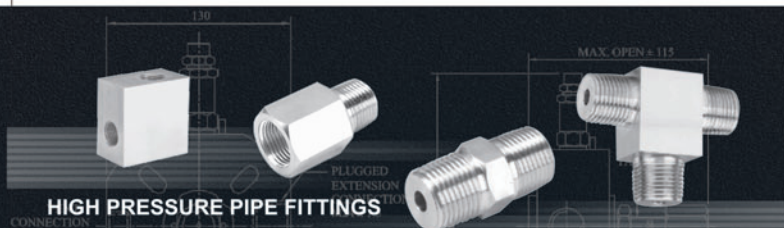

Pioneer Enterprise has been in the field of manufacturing INSTRUMENTATION FITTINGS and VALVES since the last two decades. We believe in continuously improving on our customer's requirements through constant innovation in the areas of safety and performance. We provide comprehensive solutions in critical areas of Petrochemical, Offshore, Steel, Nuclear and Space projects.

Pioneer's product range are available in standard size range in variety of materials which include 316 Stainless Steel, Brass, Carbon Steel, Monel, Titanium, Inconel and PTFE with wide range of temperature and pressure ratings.

We welcome alliances and outsourcing partnership from all across the globe. More information about our company and products is available on our website www.instrumentation-fittings.com