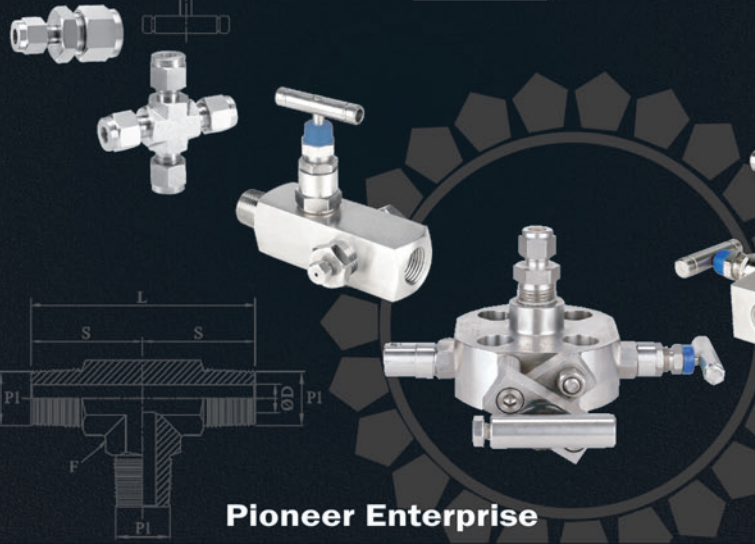

THERMOWELLS

Pioneer Enterprise

101, Raudat Tahera Street, Mumbai-400003, INDIA.
Tel: +9122 2347 2534 Fax: +9122 2347 0325
pionlace@vsnl.com / pioneerfitting@yahoo.com
www.instrumentation-fittings.com

INSTRUMENTATION FITTINGS & VALVES

www.instrumentation-fittings.com