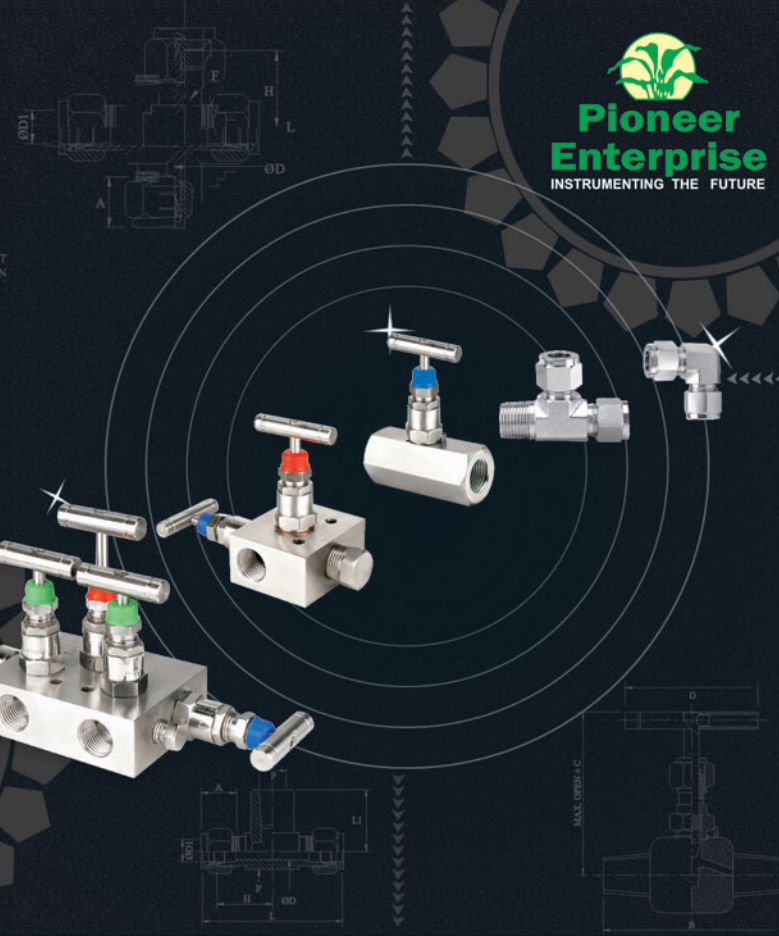

Pioneer Enterprise
INSTRUMENTING THE FUTURE

CONDENSATE POTS

AIR HEADERS

QUICK DISCONNECT COUPLINGS

SYPHONS

THERMOWELLS

Pioneer Enterprise

101, Raudat Tahera Street, Mumbai-400003, INDIA.
Tel: +9122 2347 2534 Fax: +9122 2347 0325
pionlace@vsnl.com / pioneerfitting@yahoo.com
www.instrumentation-fittings.com

INSTRUMENTATION FITTINGS & VALVES

www.instrumentation-fittings.com

Pioneer Enterprise has been in the field of manufacturing INSTRUMENTATION FITTINGS and VALVES since the last two decades. We believe in continuously improving on our customer's requirements through constant innovation in the areas of safety and performance. We provide comprehensive solutions in critical areas of Petrochemical, Offshore, Steel, Nuclear and Space projects.

Pioneer's product range are available in standard size range in variety of materials which include 316 Stainless Steel, Brass, Carbon Steel, Monel, Titanium, Inconel and PTFE with wide range of temperature and pressure ratings.